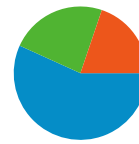

## 2,735 people visited this site

3,981 Visits

2,735 Absolute Unique Visitors

16,445 Pageviews

4.13 Average Pageviews

00:03:26 Time on Site

38.36% Bounce Rate

61.12% New Visits

All traffic sources sent a total of 3,981 visits

-  23.44% Direct Traffic
-  19.79% Referring Sites
-  56.77% Search Engines

- Search Engines  
2,260.00 (56.77%)
- Direct Traffic  
933.00 (23.44%)
- Referring Sites  
788.00 (19.79%)