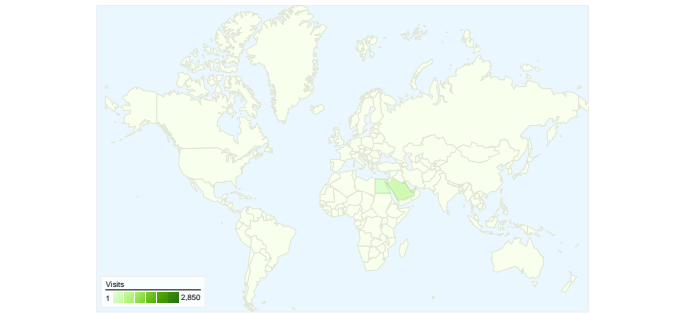

Map Overlay