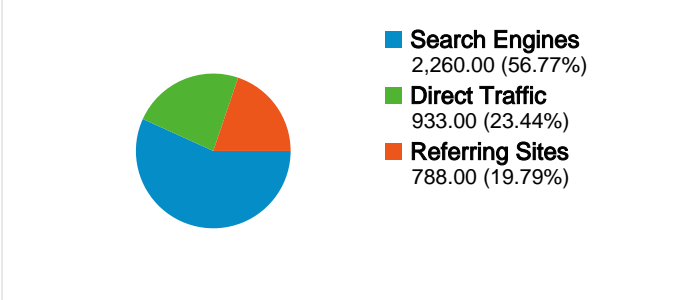

Traffic Sources Overview

Content Overview

Pages	Pageviews	% Pageviews
/	3,702	22.51%
/default.asp?action=category&	1,444	8.78%
/hearings_search.asp	1,191	7.24%
/default.asp?action=category&	733	4.46%
/default.asp?action=category&	571	3.47%