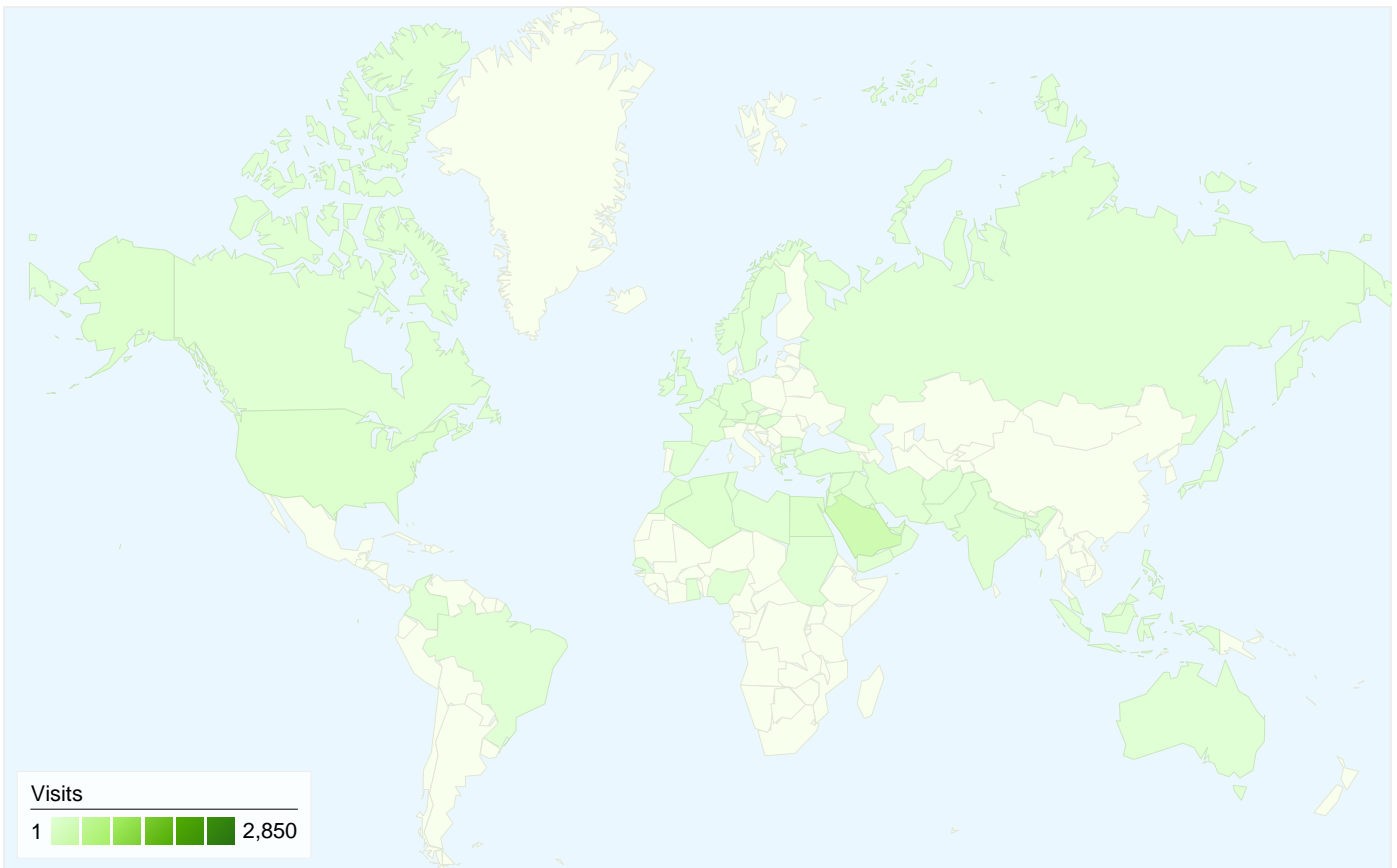

3,981 visits came from 60 countries/territories

Site Usage

Country/Territory	Visits	Pages/Visit	Avg. Time on Site	% New Visits	Bounce Rate
Visits 3,981 % of Site Total: 100.00%	Pages/Visit 4.13 Site Avg: 4.13 (0.00%)	Avg. Time on Site 00:03:26 Site Avg: 00:03:26 (0.00%)	% New Visits 61.47% Site Avg: 61.12% (0.58%)	Bounce Rate 38.36% Site Avg: 38.36% (0.00%)	
Bahrain	2,850	4.45	00:03:55	52.56%	34.14%
Saudi Arabia	300	3.09	00:02:32	84.00%	57.33%
United Arab Emirates	110	3.11	00:01:38	79.09%	48.18%
Kuwait	90	4.02	00:02:26	94.44%	47.78%
Egypt	83	3.53	00:02:17	89.16%	61.45%
United States	61	4.10	00:03:04	88.52%	32.79%
United Kingdom	56	4.95	00:04:32	73.21%	33.93%
Lebanon	46	4.09	00:01:55	28.26%	10.87%
Qatar	40	2.60	00:01:07	70.00%	57.50%
Algeria	39	2.38	00:00:52	94.87%	53.85%

1 - 10 of 60